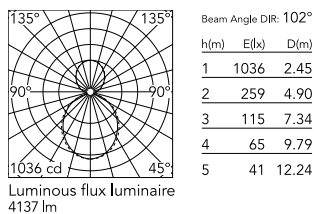

Physical

Colour	White
Trim	No
Orientation	Fixed
Length (mm)	1125
Net weight (kg)	5
IP internal	20
IP external	20

Download

Mounting instructions [↓ PDF](#)

Photometric Files

LDT / IES [↓ ZIP](#)

Technical Drawings

2D [↓ ZIP](#)

3D [↓ ZIP](#)

Schematic light drawing

Photometric

Lighting type	Direct, Indirect
Light distribution	Asymmetric
CCT (K)	4000
CRI>	80
Beam angle C0-180 (°)	102
Beam angle C90-270 (°)	106

Electrical