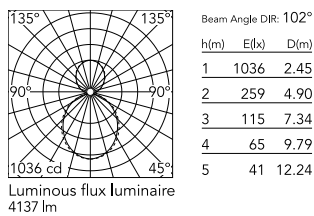

### Physical

Colour	Black
Trim	No
Orientation	Fixed
Length (mm)	1125
Net weight (kg)	5
IP internal	20
IP external	20

### Photometric Files

LDT / IES [↓ ZIP](#)

### Technical Drawings

2D [↓ ZIP](#)

3D [↓ ZIP](#)

## Schematic light drawing