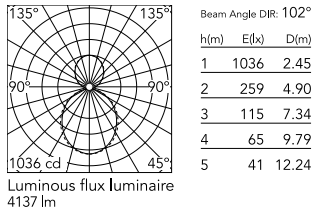

Physical

| | |
|-----------------|---------------|
| Colour | Anodized Grey |
| Trim | No |
| Orientation | Fixed |
| Length (mm) | 1125 |
| Net weight (kg) | 5 |
| IP internal | 20 |
| IP external | 20 |

Photometric

| | |
|------------------------|------------------|
| Lighting type | Direct, Indirect |
| Light distribution | Asymmetric |
| CCT (K) | 4000 |
| CRI> | 80 |
| Beam angle C0-180 (°) | 102 |
| Beam angle C90-270 (°) | 106 |