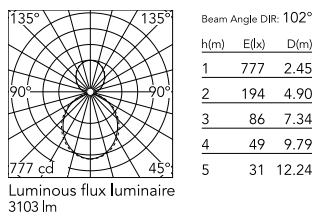

### Physical

Colour	Black
Trim	No
Orientation	Fixed
Length (mm)	845
Net weight (kg)	4.80
IP internal	20
IP external	20

### Photometric Files

LDT / IES [↓ ZIP](#)

### Technical Drawings

2D [↓ ZIP](#)

3D [↓ ZIP](#)

## Schematic light drawing