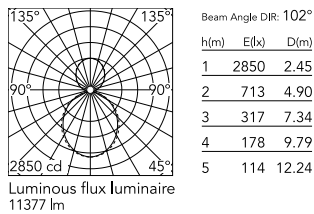

### Physical

Colour	White
Trim	No
Orientation	Fixed
Length (mm)	3095
Net weight (kg)	13.6
IP internal	20
IP external	20

### Photometric Files

LDT / IES [↓ ZIP](#)

### Technical Drawings

2D [↓ ZIP](#)

3D [↓ ZIP](#)

## Schematic light drawing