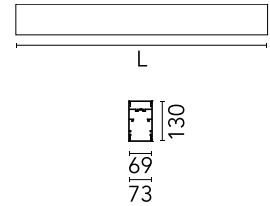

LED modular system for suspended installation, including LED luminaires, aluminum installation profile, and diffusers. Drivers included in lighting modules for 220-240V connection to mains or to other lighting modules. Suspension kit included.