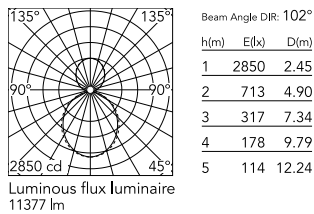

### Physical

Colour	Anodized Grey
Trim	No
Orientation	Fixed
Length (mm)	3095
Net weight (kg)	13.6
IP internal	20
IP external	20

### Photometric Files

LDT / IES [↓ ZIP](#)

### Technical Drawings

2D [↓ ZIP](#)

3D [↓ ZIP](#)

## Schematic light drawing