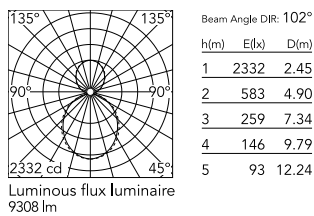

Physical

Colour	Black
Trim	No
Orientation	Fixed
Length (mm)	2530
Net weight (kg)	11
IP internal	20
IP external	20

Download

Mounting instructions [↓ PDF](#)

Photometric Files

LDT / IES [↓ ZIP](#)

Technical Drawings

2D [↓ ZIP](#)

3D [↓ ZIP](#)

Schematic light drawing

Photometric

Lighting type	Direct, Indirect
Light distribution	Asymmetric
CCT (K)	4000
CRI>	80
Beam angle C0-180 (°)	102
Beam angle C90-270 (°)	106

Electrical