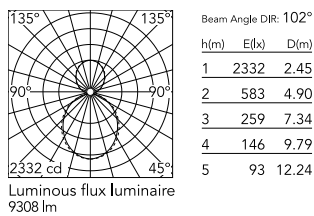

Physical

Colour	Anodized Grey
Trim	No
Orientation	Fixed
Length (mm)	2530
Net weight (kg)	11
IP internal	20
IP external	20

Download

Mounting instructions [↓ PDF](#)

Photometric Files

LDT / IES [↓ ZIP](#)

Technical Drawings

2D [↓ ZIP](#)

3D [↓ ZIP](#)

Schematic light drawing

Photometric

Lighting type	Direct, Indirect
Light distribution	Asymmetric
CCT (K)	4000
CRI>	80
Beam angle C0-180 (°)	102
Beam angle C90-270 (°)	106

Electrical