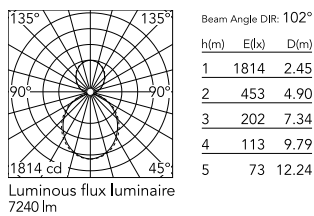

Physical

Colour	White
Trim	No
Orientation	Fixed
Length (mm)	1970
Net weight (kg)	8.10
IP internal	20
IP external	20

Download

Mounting instructions [↓ PDF](#)

Photometric Files

LDT / IES [↓ ZIP](#)

Technical Drawings

2D [↓ ZIP](#)

3D [↓ ZIP](#)

Schematic light drawing

Photometric

Lighting type	Direct, Indirect
Light distribution	Asymmetric
CCT (K)	4000
CRI>	80
Beam angle C0-180 (°)	102
Beam angle C90-270 (°)	106

Electrical