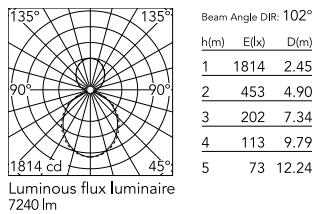

Physical

Colour	Anodized Grey
Trim	No
Orientation	Fixed
Length (mm)	1970
Net weight (kg)	8.10
IP internal	20
IP external	20

Download

Mounting instructions [↓ PDF](#)

Photometric Files

LDT / IES [↓ ZIP](#)

Technical Drawings

2D [↓ ZIP](#)

3D [↓ ZIP](#)

Schematic light drawing

Photometric

Lighting type	Direct, Indirect
Light distribution	Asymmetric
CCT (K)	4000
CRI>	80
Beam angle C0-180 (°)	102
Beam angle C90-270 (°)	106

Electrical