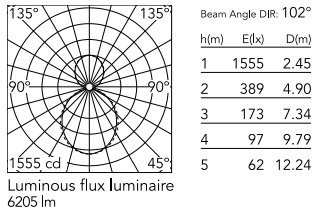

Physical

Colour	White
Trim	No
Orientation	Fixed
Length (mm)	1690
Net weight (kg)	7.40
IP internal	20
IP external	20

Download

[Mounting instructions](#) PDF

Photometric Files

[LDT / IES](#) ZIP

Technical Drawings

[2D](#) ZIP

[3D](#) ZIP

Schematic light drawing

Photometric

Lighting type	Direct, Indirect
Light distribution	Asymmetric
CCT (K)	4000
CRI>	80
Beam angle C0-180 (°)	102
Beam angle C90-270 (°)	106

Electrical