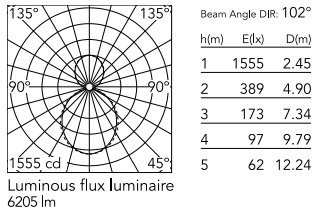

Physical

Colour	Black
Trim	No
Orientation	Fixed
Length (mm)	1690
Net weight (kg)	7.40
IP internal	20
IP external	20

Download

Mounting instructions [↓ PDF](#)

Photometric Files

LDT / IES [↓ ZIP](#)

Technical Drawings

2D [↓ ZIP](#)

3D [↓ ZIP](#)

Schematic light drawing

Photometric

Lighting type	Direct, Indirect
Light distribution	Asymmetric
CCT (K)	4000
CRI>	80
Beam angle C0-180 (°)	102
Beam angle C90-270 (°)	106

Electrical