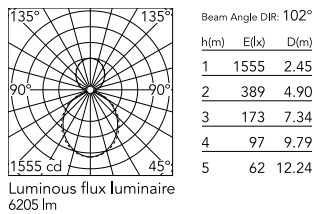

### Physical

|                 |               |
|-----------------|---------------|
| Colour          | Anodized Grey |
| Trim            | No            |
| Orientation     | Fixed         |
| Length (mm)     | 1690          |
| Net weight (kg) | 7.40          |
| IP internal     | 20            |
| IP external     | 20            |

### Photometric Files

[LDT / IES](#) ZIP

### Technical Drawings

[2D](#) ZIP

[3D](#) ZIP

## Schematic light drawing