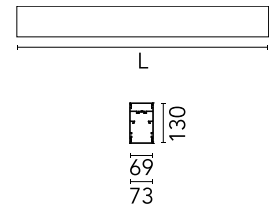

LED modular system for suspended installation, including LED luminaires, aluminum installation profile, and diffusers. Drivers included in lighting modules for 220-240V connection to mains or to other lighting modules. Suspension kit included.