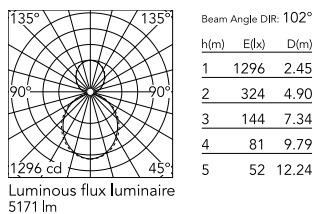

### Physical

Colour	White
Trim	No
Orientation	Fixed
Length (mm)	1405
Net weight (kg)	6.60
IP internal	20
IP external	20

### Photometric Files

LDT / IES [↓ ZIP](#)

### Technical Drawings

2D [↓ ZIP](#)

3D [↓ ZIP](#)

## Schematic light drawing