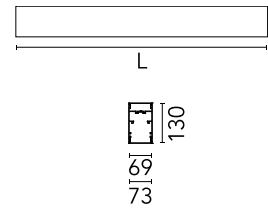

LED modular system for suspended installation, including LED luminaires, aluminum installation profile, and diffusers. Drivers included in lighting modules for 220-240V connection to mains or to other lighting modules. Suspension kit included.