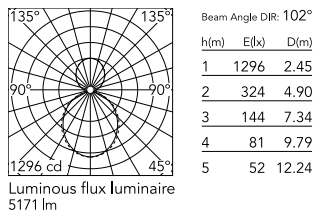

Physical

Colour	Black
Trim	No
Orientation	Fixed
Length (mm)	1405
Net weight (kg)	6.60
IP internal	20
IP external	20

Download

Mounting instructions [↓ PDF](#)

Photometric Files

LDT / IES [↓ ZIP](#)

Technical Drawings

2D [↓ ZIP](#)

3D [↓ ZIP](#)

Schematic light drawing

Photometric

Lighting type	Direct, Indirect
Light distribution	Asymmetric
CCT (K)	4000
CRI>	80
Beam angle C0-180 (°)	102
Beam angle C90-270 (°)	106

Electrical