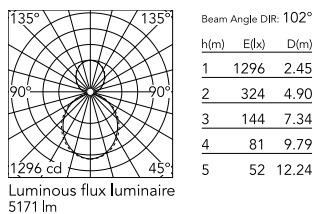

### Physical

Colour	Anodized Grey
Trim	No
Orientation	Fixed
Length (mm)	1405
Net weight (kg)	6.60
IP internal	20
IP external	20

### Photometric Files

[LDT / IES](#) ZIP

### Technical Drawings

[2D](#) ZIP

[3D](#) ZIP

## Schematic light drawing