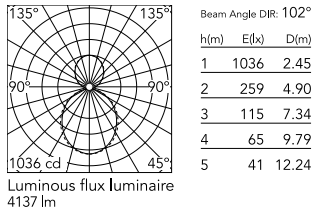

Physical

Colour	White
Trim	No
Orientation	Fixed
Length (mm)	1125
Net weight (kg)	5
IP internal	20
IP external	20

Download

Mounting instructions [↓ PDF](#)

Photometric Files

LDT / IES [↓ ZIP](#)

Technical Drawings

2D [↓ ZIP](#)

3D [↓ ZIP](#)

Schematic light drawing

Photometric

Lighting type	Direct, Indirect
Light distribution	Asymmetric
CCT (K)	4000
CRI>	80
Beam angle C0-180 (°)	102
Beam angle C90-270 (°)	106

Electrical