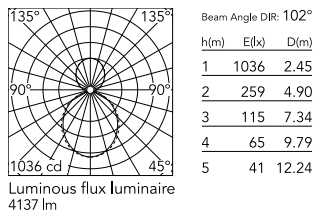

Physical

Colour	Anodized Grey
Trim	No
Orientation	Fixed
Length (mm)	1125
Net weight (kg)	5
IP internal	20
IP external	20

Download

Mounting instructions [↓ PDF](#)

Photometric Files

LDT / IES [↓ ZIP](#)

Technical Drawings

2D [↓ ZIP](#)

3D [↓ ZIP](#)

Schematic light drawing

Photometric

Lighting type	Direct, Indirect
Light distribution	Asymmetric
CCT (K)	4000
CRI>	80
Beam angle C0-180 (°)	102
Beam angle C90-270 (°)	106

Electrical