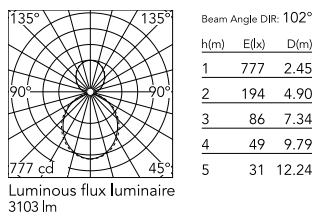

Physical

Colour	Black
Trim	No
Orientation	Fixed
Length (mm)	845
Net weight (kg)	4.80
IP internal	20
IP external	20

Download

Mounting instructions [↓ PDF](#)

Photometric Files

LDT / IES [↓ ZIP](#)

Technical Drawings

2D [↓ ZIP](#)

3D [↓ ZIP](#)

Schematic light drawing

Photometric

Lighting type	Direct, Indirect
Light distribution	Asymmetric
CCT (K)	4000
CRI>	80
Beam angle C0-180 (°)	102
Beam angle C90-270 (°)	106

Electrical