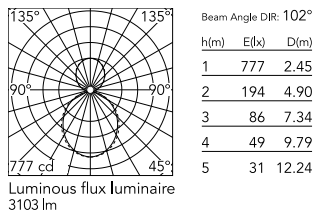

### Physical

Colour	Anodized Grey
Trim	No
Orientation	Fixed
Length (mm)	845
Net weight (kg)	4.80
IP internal	20
IP external	20

### Photometric Files

[LDT / IES](#) ZIP

### Technical Drawings

[2D](#) ZIP

[3D](#) ZIP

## Schematic light drawing