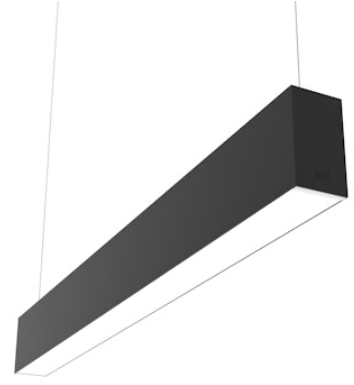

FLOS

■ N70U303U14B Black

In-Finity 70 Suspension Up & Down 3000K Micro-Prismatic Diffuser

Designed by FLOS Architectural, 2017

LED modular system for suspended installation, including LED luminaires, aluminum installation profile, and diffusers. Drivers included in lighting modules for 220-240V connection to mains or to other lighting modules. Suspension kit included.

Are you a professional and your project needs consulting and support?

[BOOK AN APPOINTMENT](#)

Main specifications

Mounting	Suspension
Environments	Indoor dry location
Light source type	LED
Light sources included	Yes
LED type	Top LED
Lamp category	LED
Number of lamps	1
Power (W)	111
Lumen Output (lm)	7718

Physical

Colour	Black
Trim	No
Orientation	Fixed
Length (mm)	3095
Net weight (kg)	13.6
IP internal	20
IP external	20

Download

Mounting instructions [↓ PDF](#)

Photometric Files

LDT / IES [↓ ZIP](#)

Technical Drawings