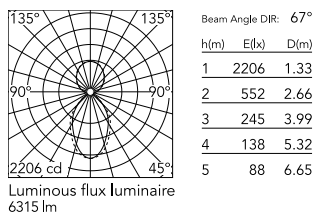

Physical

Colour	White
Trim	No
Orientation	Fixed
Length (mm)	2530
Net weight (kg)	11
IP internal	20
IP external	20

Download

Mounting instructions [↓ PDF](#)

Photometric Files

LDT / IES [↓ ZIP](#)

Technical Drawings

2D [↓ ZIP](#)

3D [↓ ZIP](#)

Schematic light drawing

Photometric

Lighting type	Direct, Indirect
Light distribution	Asymmetric
CCT (K)	3000
CRI>	80
Beam angle C0-180 (°)	67
Beam angle C90-270 (°)	76
UGR _L	<19