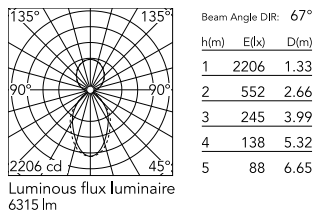

Physical

Colour	Anodized Grey
Trim	No
Orientation	Fixed
Length (mm)	2530
Net weight (kg)	11
IP internal	20
IP external	20

Download

Mounting instructions [↓ PDF](#)

Photometric Files

LDT / IES [↓ ZIP](#)

Technical Drawings

2D [↓ ZIP](#)

3D [↓ ZIP](#)

Schematic light drawing

Photometric

Lighting type	Direct, Indirect
Light distribution	Asymmetric
CCT (K)	3000
CRI>	80
Beam angle C0-180 (°)	67
Beam angle C90-270 (°)	76
UGR _L	<19