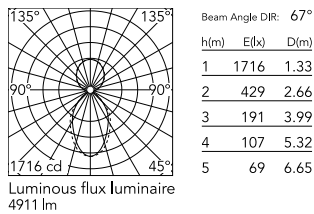

### Physical

Colour	White
Trim	No
Orientation	Fixed
Length (mm)	1970
Net weight (kg)	8.10
IP internal	20
IP external	20

### Photometric Files

[LDT / IES](#) ZIP

### Technical Drawings

[2D](#) ZIP

[3D](#) ZIP

## Schematic light drawing