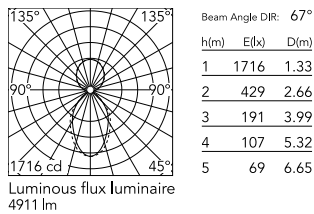

### Physical

Colour	Black
Trim	No
Orientation	Fixed
Length (mm)	1970
Net weight (kg)	8.10
IP internal	20
IP external	20

### Photometric Files

LDT / IES [↓ ZIP](#)

### Technical Drawings

2D [↓ ZIP](#)

3D [↓ ZIP](#)

## Schematic light drawing