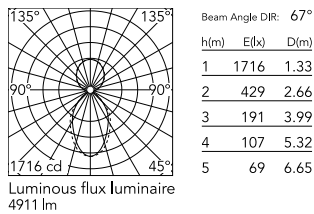

Physical

Colour	Anodized Grey
Trim	No
Orientation	Fixed
Length (mm)	1970
Net weight (kg)	8.10
IP internal	20
IP external	20

Download

Mounting instructions [↓ PDF](#)

Photometric Files

LDT / IES [↓ ZIP](#)

Technical Drawings

2D [↓ ZIP](#)

3D [↓ ZIP](#)

Schematic light drawing

Photometric

Lighting type	Direct, Indirect
Light distribution	Asymmetric
CCT (K)	3000
CRI>	80
Beam angle C0-180 (°)	67
Beam angle C90-270 (°)	76
UGR _L	<19