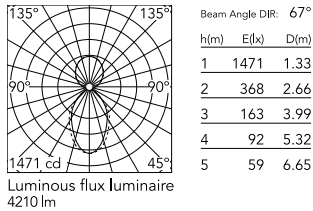

Physical

Colour	White
Trim	No
Orientation	Fixed
Length (mm)	1690
Net weight (kg)	7.40
IP internal	20
IP external	20

Download

Mounting instructions [↓ PDF](#)

Photometric Files

LDT / IES [↓ ZIP](#)

Technical Drawings

2D [↓ ZIP](#)

3D [↓ ZIP](#)

Schematic light drawing

Photometric

Lighting type	Direct, Indirect
Light distribution	Asymmetric
CCT (K)	3000
CRI>	80
Beam angle C0-180 (°)	67
Beam angle C90-270 (°)	76
UGR _L	<19