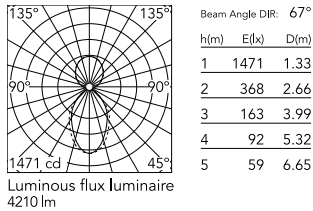

Physical

Colour	Black
Trim	No
Orientation	Fixed
Length (mm)	1690
Net weight (kg)	7.40
IP internal	20
IP external	20

Download

Mounting instructions [↓ PDF](#)

Photometric Files

LDT / IES [↓ ZIP](#)

Technical Drawings

2D [↓ ZIP](#)

3D [↓ ZIP](#)

Schematic light drawing

Photometric

Lighting type	Direct, Indirect
Light distribution	Asymmetric
CCT (K)	3000
CRI>	80
Beam angle C0-180 (°)	67
Beam angle C90-270 (°)	76
UGR _L	<19