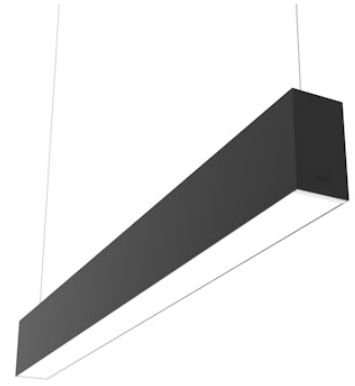

FLOS

■ N70U163U14B Black

In-Finity 70 Suspension Up & Down 3000K Micro-Prismatic Diffuser

Designed by FLOS Architectural, 2017

LED modular system for suspended installation, including LED luminaires, aluminum installation profile, and diffusers. Drivers included in lighting modules for 220-240V connection to mains or to other lighting modules. Suspension kit included.

Are you a professional and your project needs consulting and support?

[BOOK AN APPOINTMENT](#)

Main specifications

Mounting	Suspension
Environments	Indoor dry location
Light source type	LED
Light sources included	Yes
LED type	Top LED
Lamp category	LED
Number of lamps	1
Power (W)	61
Lumen Output (lm)	4210

Physical

Colour	Black
Trim	No
Orientation	Fixed
Length (mm)	1690
Net weight (kg)	7.40
IP internal	20
IP external	20

Download

Mounting instructions [↓ PDF](#)

Photometric Files

LDT / IES [↓ ZIP](#)

Technical Drawings