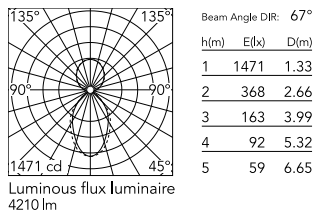

Physical

Colour	Anodized Grey
Trim	No
Orientation	Fixed
Length (mm)	1690
Net weight (kg)	7.40
IP internal	20
IP external	20

Download

Mounting instructions [↓ PDF](#)

Photometric Files

LDT / IES [↓ ZIP](#)

Technical Drawings

2D [↓ ZIP](#)

3D [↓ ZIP](#)

Schematic light drawing

Photometric

Lighting type	Direct, Indirect
Light distribution	Asymmetric
CCT (K)	3000
CRI>	80
Beam angle C0-180 (°)	67
Beam angle C90-270 (°)	76
UGR _L	<19