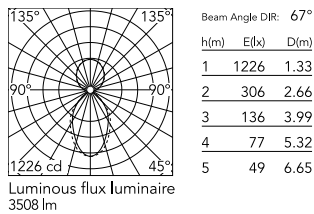

Physical

Colour	White
Trim	No
Orientation	Fixed
Length (mm)	1405
Net weight (kg)	6.60
IP internal	20
IP external	20

Download

Mounting instructions [↓ PDF](#)

Photometric Files

LDT / IES [↓ ZIP](#)

Technical Drawings

2D [↓ ZIP](#)

3D [↓ ZIP](#)

Schematic light drawing

Photometric

Lighting type	Direct, Indirect
Light distribution	Asymmetric
CCT (K)	3000
CRI>	80
Beam angle C0-180 (°)	67
Beam angle C90-270 (°)	76
UGR _L	<19