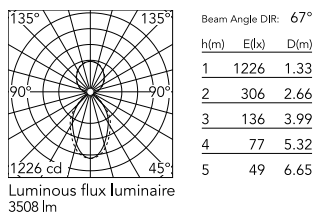

Physical

Colour	Black
Trim	No
Orientation	Fixed
Length (mm)	1405
Net weight (kg)	6.60
IP internal	20
IP external	20

Download

Mounting instructions [↓ PDF](#)

Photometric Files

LDT / IES [↓ ZIP](#)

Technical Drawings

2D [↓ ZIP](#)

3D [↓ ZIP](#)

Schematic light drawing

Photometric

Lighting type	Direct, Indirect
Light distribution	Asymmetric
CCT (K)	3000
CRI>	80
Beam angle C0-180 (°)	67
Beam angle C90-270 (°)	76
UGR _L	<19