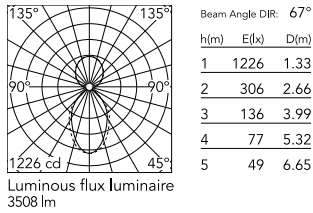

Physical

Colour	Anodized Grey
Trim	No
Orientation	Fixed
Length (mm)	1405
Net weight (kg)	6.60
IP internal	20
IP external	20

Download

Mounting instructions [↓ PDF](#)

Photometric Files

LDT / IES [↓ ZIP](#)

Technical Drawings

2D [↓ ZIP](#)

3D [↓ ZIP](#)

Schematic light drawing

Photometric

Lighting type	Direct, Indirect
Light distribution	Asymmetric
CCT (K)	3000
CRI>	80
Beam angle C0-180 (°)	67
Beam angle C90-270 (°)	76
UGR _L	<19