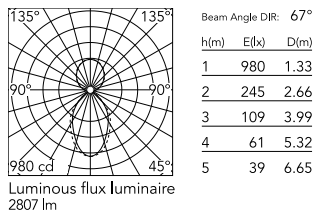

### Physical

Colour	White
Trim	No
Orientation	Fixed
Length (mm)	1125
Net weight (kg)	5
IP internal	20
IP external	20

### Photometric Files

LDT / IES [↓ ZIP](#)

### Technical Drawings

2D [↓ ZIP](#)

3D [↓ ZIP](#)

## Schematic light drawing