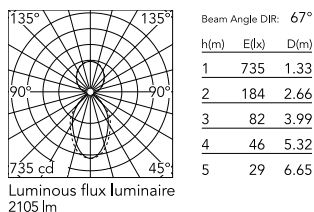

Physical

Colour	White
Trim	No
Orientation	Fixed
Length (mm)	845
Net weight (kg)	4.80
IP internal	20
IP external	20

Download

Mounting instructions [↓ PDF](#)

Photometric Files

LDT / IES [↓ ZIP](#)

Technical Drawings

2D [↓ ZIP](#)

3D [↓ ZIP](#)

Schematic light drawing

Photometric

Lighting type	Direct, Indirect
Light distribution	Asymmetric
CCT (K)	3000
CRI>	80
Beam angle C0-180 (°)	67
Beam angle C90-270 (°)	76
UGR _L	<19