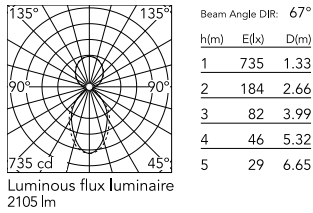

### Physical

Colour	Anodized Grey
Trim	No
Orientation	Fixed
Length (mm)	845
Net weight (kg)	4.80
IP internal	20
IP external	20

### Photometric Files

LDT / IES [↓ ZIP](#)

### Technical Drawings

2D [↓ ZIP](#)

3D [↓ ZIP](#)

## Schematic light drawing