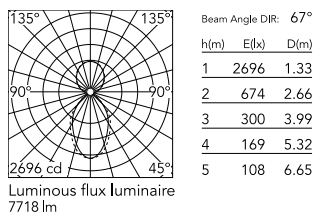

Physical

Colour	White
Trim	No
Orientation	Fixed
Length (mm)	3095
Net weight (kg)	13.6
IP internal	20
IP external	20

Download

Mounting instructions [↓ PDF](#)

Photometric Files

LDT / IES [↓ ZIP](#)

Technical Drawings

2D [↓ ZIP](#)

3D [↓ ZIP](#)

Schematic light drawing

Photometric

Lighting type	Direct, Indirect
Light distribution	Asymmetric
CCT (K)	3000
CRI>	80
Beam angle C0-180 (°)	67
Beam angle C90-270 (°)	76
UGR _L	<19