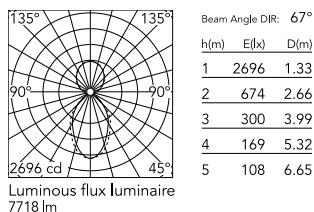

Physical

Colour	Black
Trim	No
Orientation	Fixed
Length (mm)	3095
Net weight (kg)	13.6
IP internal	20
IP external	20

Download

Mounting instructions [↓ PDF](#)

Photometric Files

LDT / IES [↓ ZIP](#)

Technical Drawings

2D [↓ ZIP](#)

3D [↓ ZIP](#)

Schematic light drawing

Photometric

Lighting type	Direct, Indirect
Light distribution	Asymmetric
CCT (K)	3000
CRI>	80
Beam angle C0-180 (°)	67
Beam angle C90-270 (°)	76
UGR _L	<19