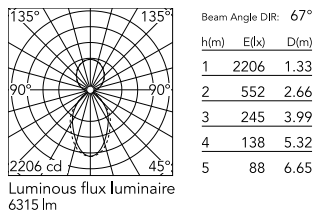

Physical

Colour	Black
Trim	No
Orientation	Fixed
Length (mm)	2530
Net weight (kg)	11
IP internal	20
IP external	20

Download

Mounting instructions [↓ PDF](#)

Photometric Files

LDT / IES [↓ ZIP](#)

Technical Drawings

2D [↓ ZIP](#)

3D [↓ ZIP](#)

Schematic light drawing

Photometric

Lighting type	Direct, Indirect
Light distribution	Asymmetric
CCT (K)	3000
CRI>	80
Beam angle C0-180 (°)	67
Beam angle C90-270 (°)	76
UGR _L	<19