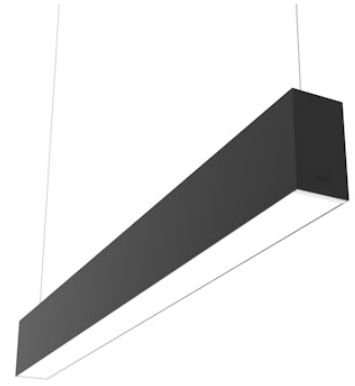

FLOS

■ N70U253U14BDA Black

In-Finity 70 Suspension Up & Down 3000K Micro-Prismatic Diffuser Dali

Designed by FLOS Architectural, 2017

LED modular system for suspended installation, including LED luminaires, aluminum installation profile, and diffusers. Drivers included in lighting modules for 220-240V connection to mains or to other lighting modules. Suspension kit included.

Are you a professional and your project needs consulting and support?

[BOOK AN APPOINTMENT](#)

Main specifications

Mounting	Suspension
Environments	Indoor dry location
Light source type	LED
Light sources included	Yes
LED type	Top LED
Lamp category	LED
Number of lamps	1
Power (W)	91
Lumen Output (lm)	6315

Physical

Colour	Black
Trim	No
Orientation	Fixed
Length (mm)	2530
Net weight (kg)	11
IP internal	20
IP external	20

Download

Mounting instructions [↓ PDF](#)

Photometric Files

LDT / IES [↓ ZIP](#)

Technical Drawings