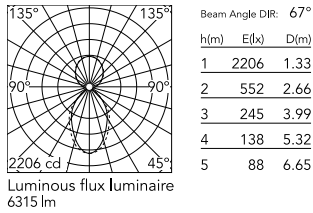

### Physical

Colour	Anodized Grey
Trim	No
Orientation	Fixed
Length (mm)	2530
Net weight (kg)	11
IP internal	20
IP external	20

### Photometric Files

LDT / IES [↓ ZIP](#)

### Technical Drawings

2D [↓ ZIP](#)

3D [↓ ZIP](#)

## Schematic light drawing