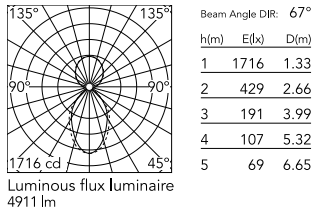

### Physical

Colour	White
Trim	No
Orientation	Fixed
Length (mm)	1970
Net weight (kg)	8.10
IP internal	20
IP external	20

### Photometric Files

[LDT / IES](#) ZIP

### Technical Drawings

[2D](#) ZIP

[3D](#) ZIP

## Schematic light drawing