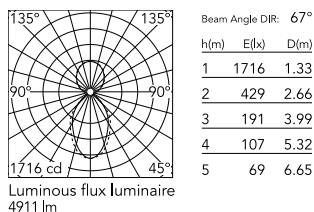

Physical

Colour	Anodized Grey
Trim	No
Orientation	Fixed
Length (mm)	1970
Net weight (kg)	8.10
IP internal	20
IP external	20

Download

Mounting instructions [↓ PDF](#)

Photometric Files

LDT / IES [↓ ZIP](#)

Technical Drawings

2D [↓ ZIP](#)

3D [↓ ZIP](#)

Schematic light drawing

Photometric

Lighting type	Direct, Indirect
Light distribution	Asymmetric
CCT (K)	3000
CRI>	80
Beam angle C0-180 (°)	67
Beam angle C90-270 (°)	76
UGR _L	<19