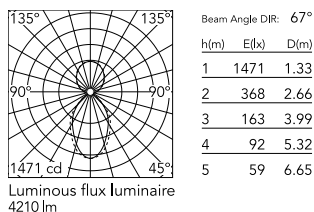

Physical

Colour	White
Trim	No
Orientation	Fixed
Length (mm)	1690
Net weight (kg)	7.40
IP internal	20
IP external	20

Download

Mounting instructions [↓ PDF](#)

Photometric Files

LDT / IES [↓ ZIP](#)

Technical Drawings

2D [↓ ZIP](#)

3D [↓ ZIP](#)

Schematic light drawing

Photometric

Lighting type	Direct, Indirect
Light distribution	Asymmetric
CCT (K)	3000
CRI>	80
Beam angle C0-180 (°)	67
Beam angle C90-270 (°)	76
UGR _L	<19