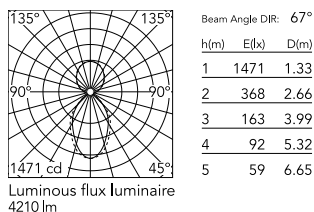

Physical

Colour	Black
Trim	No
Orientation	Fixed
Length (mm)	1690
Net weight (kg)	7.40
IP internal	20
IP external	20

Download

Mounting instructions [↓ PDF](#)

Photometric Files

LDT / IES [↓ ZIP](#)

Technical Drawings

2D [↓ ZIP](#)

3D [↓ ZIP](#)

Schematic light drawing

Photometric

Lighting type	Direct, Indirect
Light distribution	Asymmetric
CCT (K)	3000
CRI>	80
Beam angle C0-180 (°)	67
Beam angle C90-270 (°)	76
UGR _L	<19