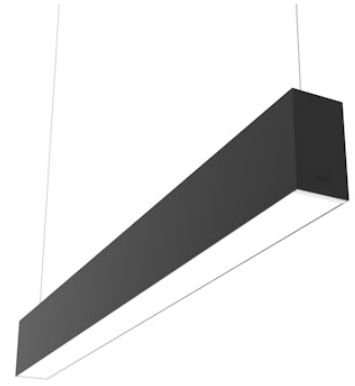

FLOS

■ N70U163U14BDA Black

In-Finity 70 Suspension Up & Down 3000K Micro-Prismatic Diffuser Dali

Designed by FLOS Architectural, 2017

LED modular system for suspended installation, including LED luminaires, aluminum installation profile, and diffusers. Drivers included in lighting modules for 220-240V connection to mains or to other lighting modules. Suspension kit included.

Are you a professional and your project needs consulting and support?

[BOOK AN APPOINTMENT](#)

Main specifications

Mounting	Suspension
Environments	Indoor dry location
Light source type	LED
Light sources included	Yes
LED type	Top LED
Lamp category	LED
Number of lamps	1
Power (W)	61
Lumen Output (lm)	4210

Physical

Colour	Black
Trim	No
Orientation	Fixed
Length (mm)	1690
Net weight (kg)	7.40
IP internal	20
IP external	20

Download

Mounting instructions [↓ PDF](#)

Photometric Files

LDT / IES [↓ ZIP](#)

Technical Drawings