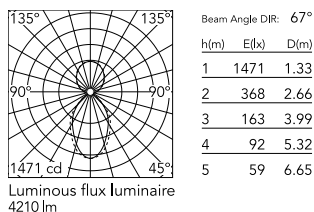

Schematic light drawing

Photometric

Lighting type	Direct, Indirect
Light distribution	Asymmetric
CCT (K)	3000
CRI>	80
Beam angle C0-180 (°)	67
Beam angle C90-270 (°)	76
UGR_L	<19

Electrical

Insulation class	I
Frequency (Hz)	50/60
Power supply	Integrated
Dimmable	Yes
Power supply type	Dimmable DALI 1
Emergency	No

Notes

Micro-Prismatic Diffuser: Highly efficient multilayer diffuser that, thanks to its unique micro-prismatic texture, provides a glare free UGR<19 light beam. / Emergency: Emergency Module available in all versions, length 1405 mm. In normal use, it uses the same power consumption as the standard In-Finity. In emergency use, it emits 10% of normal use during 3 hours. Endcaps: must be ordered separately. Consult Flos Architectural team for a configuration without end caps.