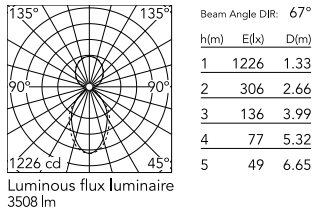

Physical

Colour	White
Trim	No
Orientation	Fixed
Length (mm)	1405
Net weight (kg)	6.60
IP internal	20
IP external	20

Download

[Mounting instructions](#)  PDF

Photometric Files

[LDT / IES](#)  ZIP

Technical Drawings

[2D](#)  ZIP

[3D](#)  ZIP

Schematic light drawing

Photometric

Lighting type	Direct, Indirect
Light distribution	Asymmetric
CCT (K)	3000
CRI>	80
Beam angle C0-180 (°)	67
Beam angle C90-270 (°)	76
UGR _L	<19