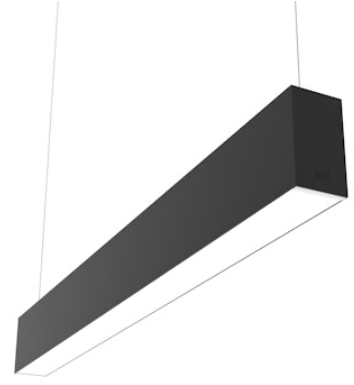

FLOS

■ N70U143U14BDA Black

In-Finity 70 Suspension Up & Down 3000K Micro-Prismatic Diffuser Dali

Designed by FLOS Architectural, 2017

LED modular system for suspended installation, including LED luminaires, aluminum installation profile, and diffusers. Drivers included in lighting modules for 220-240V connection to mains or to other lighting modules. Suspension kit included.

Are you a professional and your project needs consulting and support?

[BOOK AN APPOINTMENT](#)

Main specifications

Mounting	Suspension
Environments	Indoor dry location
Light source type	LED
Light sources included	Yes
LED type	Top LED
Lamp category	LED
Number of lamps	1
Power (W)	50
Lumen Output (lm)	3508

Physical

Colour	Black
Trim	No
Orientation	Fixed
Length (mm)	1405
Net weight (kg)	6.60
IP internal	20
IP external	20

Download

Mounting instructions [↓ PDF](#)

Photometric Files

LDT / IES [↓ ZIP](#)

Technical Drawings