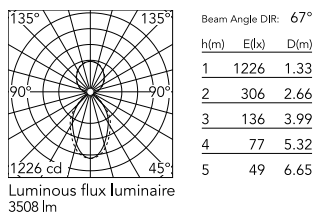

Physical

Colour	Anodized Grey
Trim	No
Orientation	Fixed
Length (mm)	1405
Net weight (kg)	6.60
IP internal	20
IP external	20

Download

Mounting instructions [↓ PDF](#)

Photometric Files

LDT / IES [↓ ZIP](#)

Technical Drawings

2D [↓ ZIP](#)

3D [↓ ZIP](#)

Schematic light drawing

Photometric

Lighting type	Direct, Indirect
Light distribution	Asymmetric
CCT (K)	3000
CRI>	80
Beam angle C0-180 (°)	67
Beam angle C90-270 (°)	76
UGR _L	<19