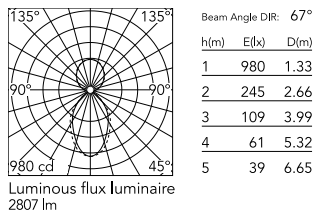

Physical

Colour	White
Trim	No
Orientation	Fixed
Length (mm)	1125
Net weight (kg)	5
IP internal	20
IP external	20

Download

Mounting instructions [↓ PDF](#)

Photometric Files

LDT / IES [↓ ZIP](#)

Technical Drawings

2D [↓ ZIP](#)

3D [↓ ZIP](#)

Schematic light drawing

Photometric

Lighting type	Direct, Indirect
Light distribution	Asymmetric
CCT (K)	3000
CRI>	80
Beam angle C0-180 (°)	67
Beam angle C90-270 (°)	76
UGR _L	<19