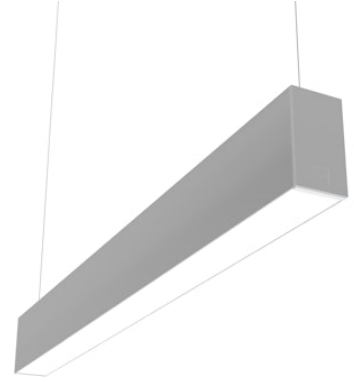

FLOS

N70U113U02BDA Anodized Grey

In-Finity 70 Suspension Up & Down 3000K Micro-Prismatic Diffuser Dali

Designed by FLOS Architectural, 2017

LED modular system for suspended installation, including LED luminaires, aluminum installation profile, and diffusers. Drivers included in lighting modules for 220-240V connection to mains or to other lighting modules. Suspension kit included.

Are you a professional and your project needs consulting and support?

[BOOK AN APPOINTMENT](#)

Main specifications

Mounting	Suspension
Environments	Indoor dry location
Light source type	LED
Light sources included	Yes
LED type	Top LED
Lamp category	LED
Number of lamps	1
Power (W)	40
Lumen Output (lm)	2807

Physical

Colour	Anodized Grey
Trim	No
Orientation	Fixed
Length (mm)	1125
Net weight (kg)	5
IP internal	20
IP external	20

Download

Mounting instructions [↓ PDF](#)

Photometric Files

LDT / IES [↓ ZIP](#)

Technical Drawings