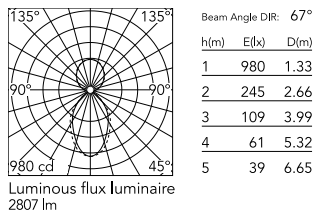

Physical

Colour	Anodized Grey
Trim	No
Orientation	Fixed
Length (mm)	1125
Net weight (kg)	5
IP internal	20
IP external	20

Download

Mounting instructions [↓ PDF](#)

Photometric Files

LDT / IES [↓ ZIP](#)

Technical Drawings

2D [↓ ZIP](#)

3D [↓ ZIP](#)

Schematic light drawing

Photometric

Lighting type	Direct, Indirect
Light distribution	Asymmetric
CCT (K)	3000
CRI>	80
Beam angle C0-180 (°)	67
Beam angle C90-270 (°)	76
UGR _L	<19