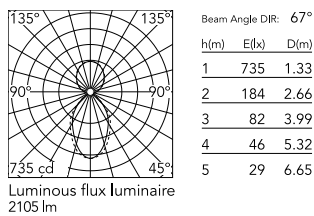

Physical

Colour	White
Trim	No
Orientation	Fixed
Length (mm)	845
Net weight (kg)	4.80
IP internal	20
IP external	20

Download

Mounting instructions [↓ PDF](#)

Photometric Files

LDT / IES [↓ ZIP](#)

Technical Drawings

2D [↓ ZIP](#)

3D [↓ ZIP](#)

Schematic light drawing

Photometric

Lighting type	Direct, Indirect
Light distribution	Asymmetric
CCT (K)	3000
CRI>	80
Beam angle C0-180 (°)	67
Beam angle C90-270 (°)	76
UGR _L	<19